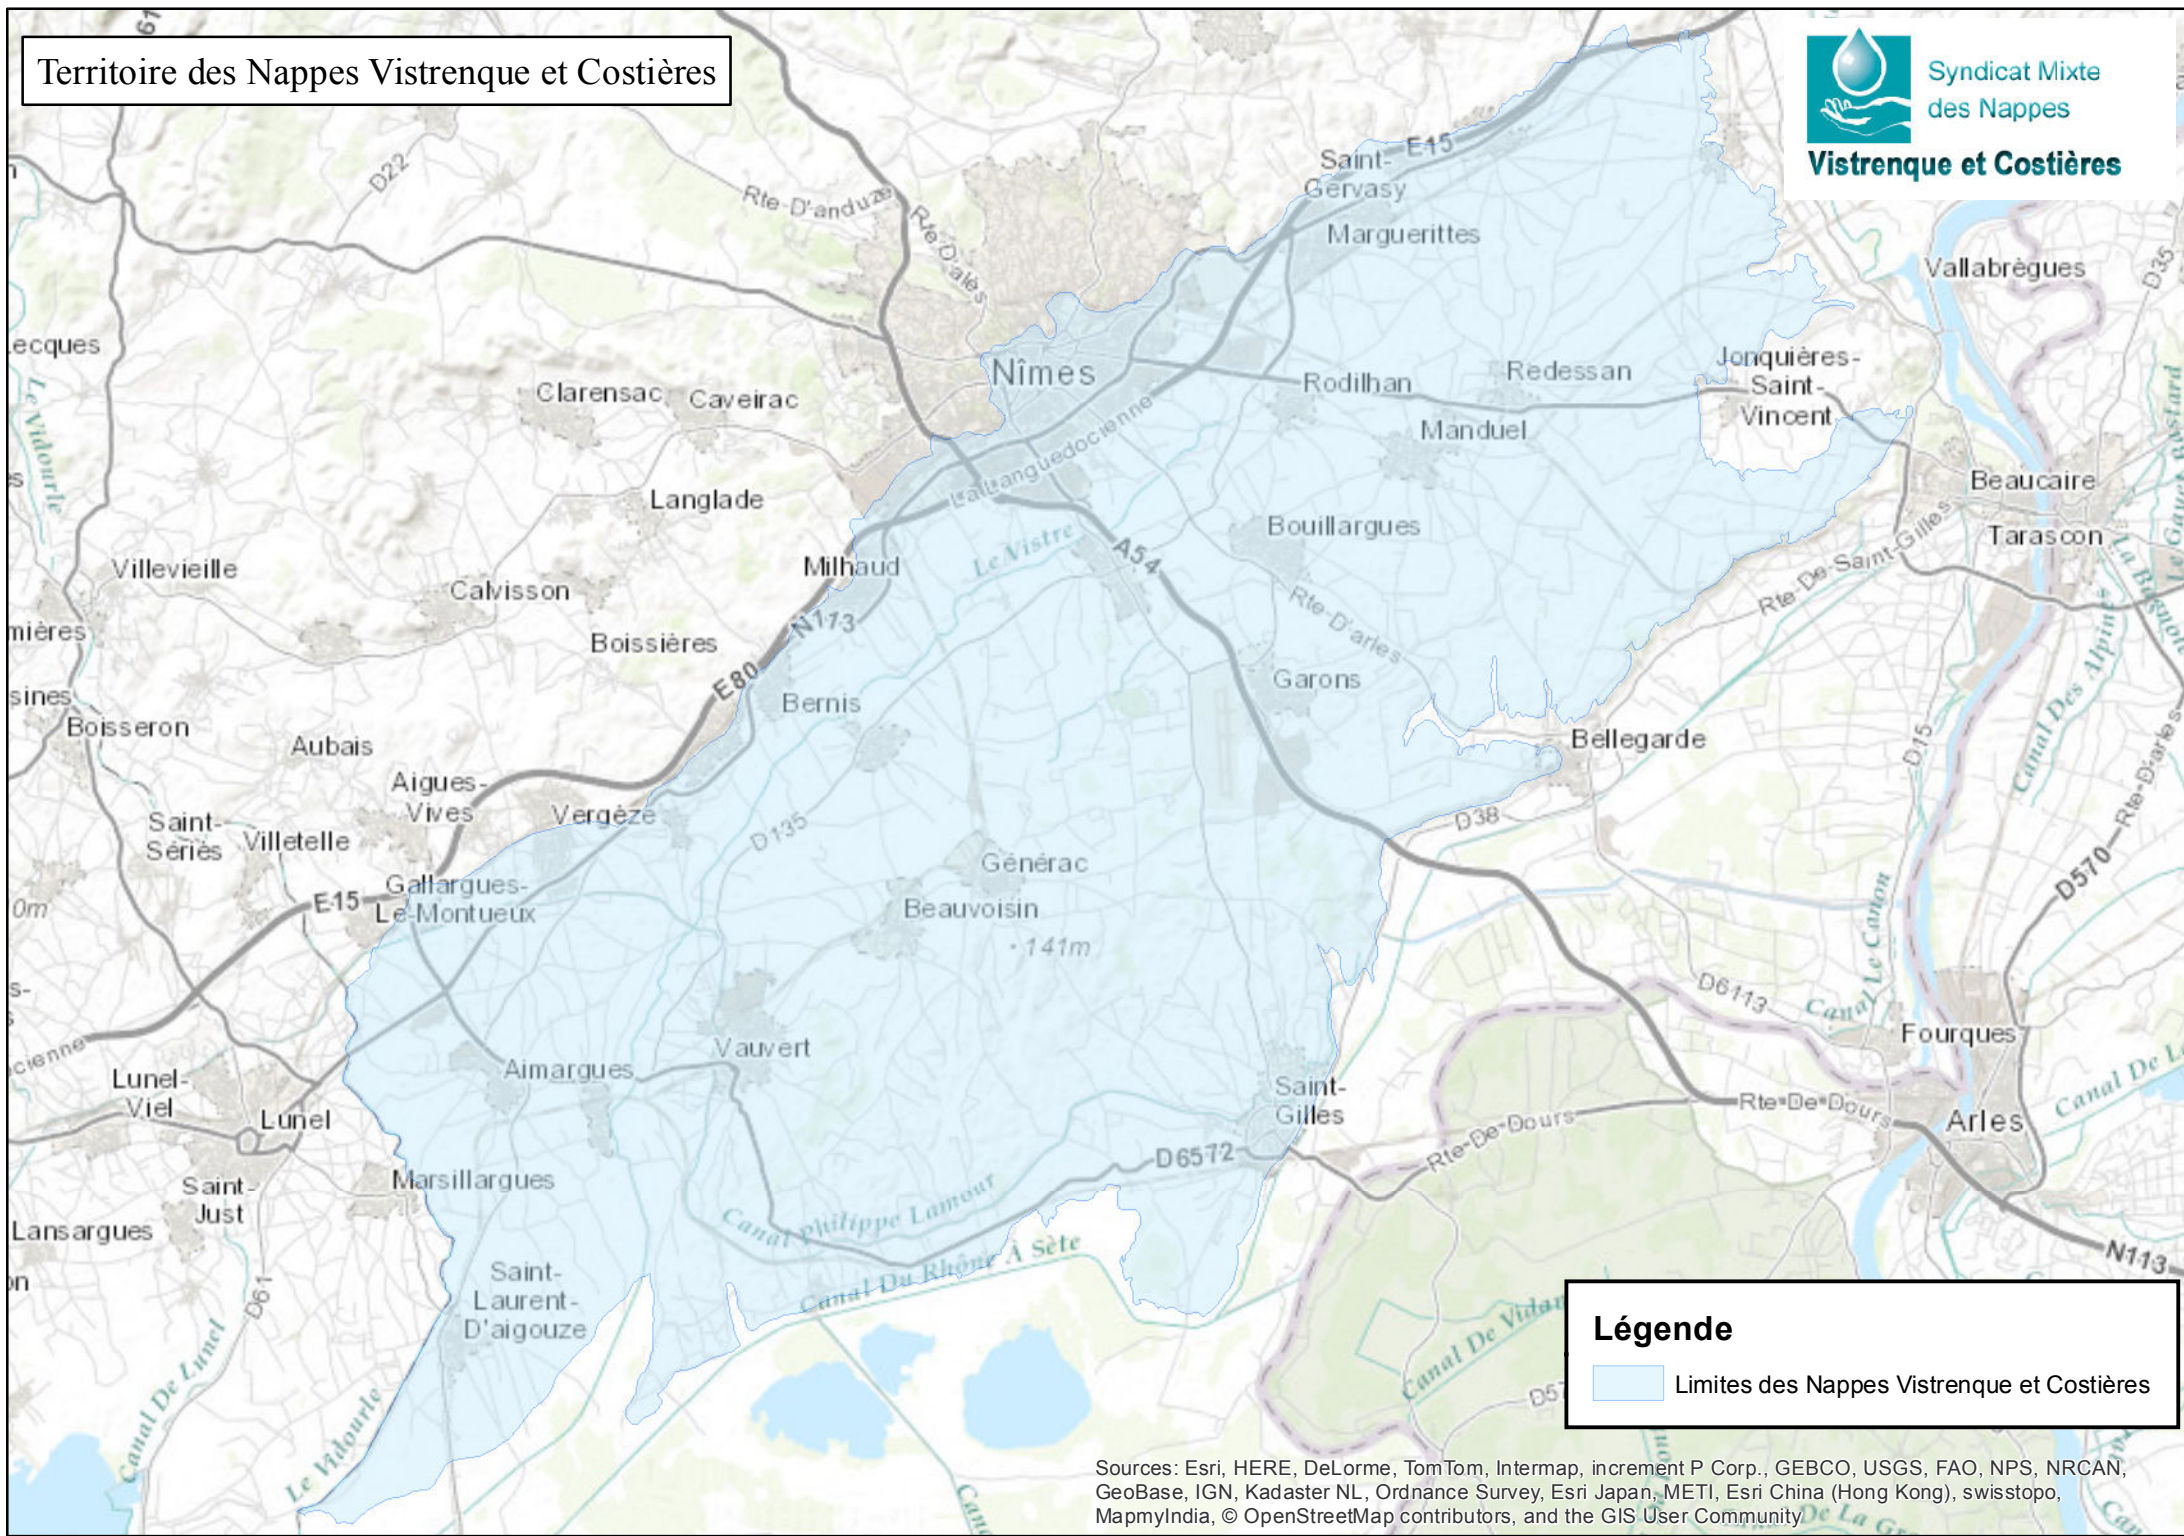

Territoire des Nappes Vistrenque et Costières

Légende

-  Limites des Nappes Vistrenque et Costières

Sources: Esri, HERE, DeLorme, TomTom, Intermap, increment P Corp., GEBCO, USGS, FAO, NPS, NRCAN, GeoBase, IGN, Kadaster NL, Ordnance Survey, Esri Japan, METI, Esri China (Hong Kong), swisstopo, MapmyIndia, © OpenStreetMap contributors, and the GIS User Community