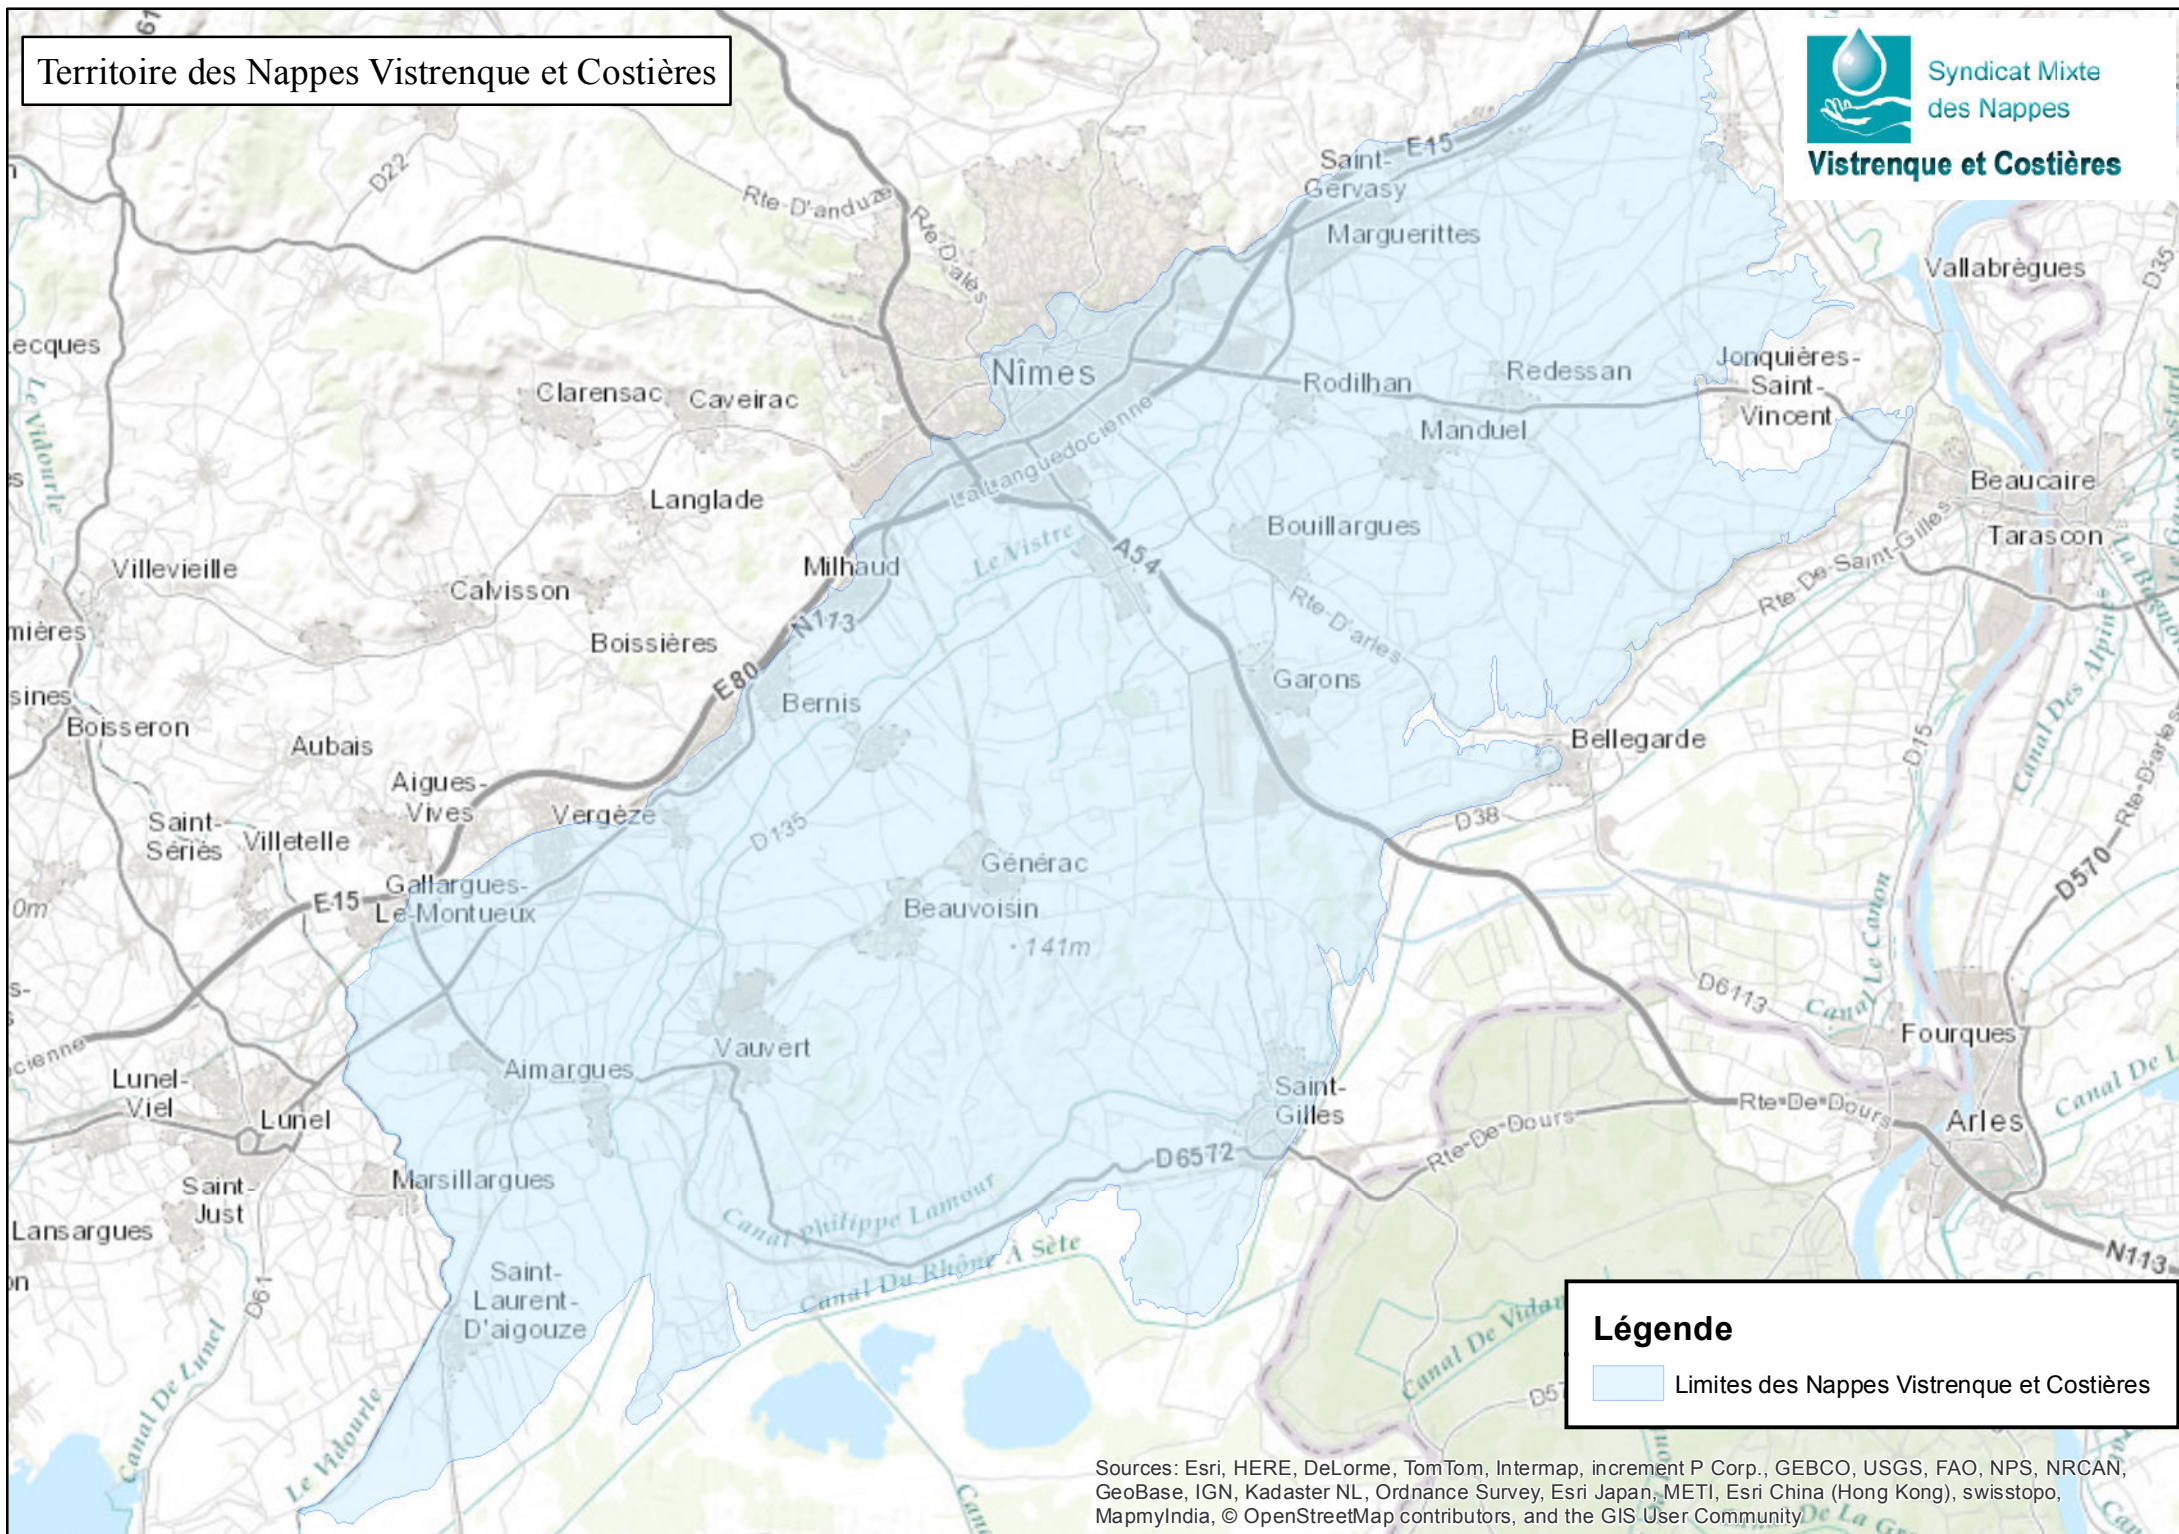

Territoire des Nappes Vistrenque et Costières

Sources: Esri, HERE, DeLorme, TomTom, Intermap, increment P Corp., GEBCO, USGS, FAO, NPS, NRCAN, GeoBase, IGN, Kadaster NL, Ordnance Survey, Esri Japan, METI, Esri China (Hong Kong), swisstopo, MapmyIndia, © OpenStreetMap contributors, and the GIS User Community